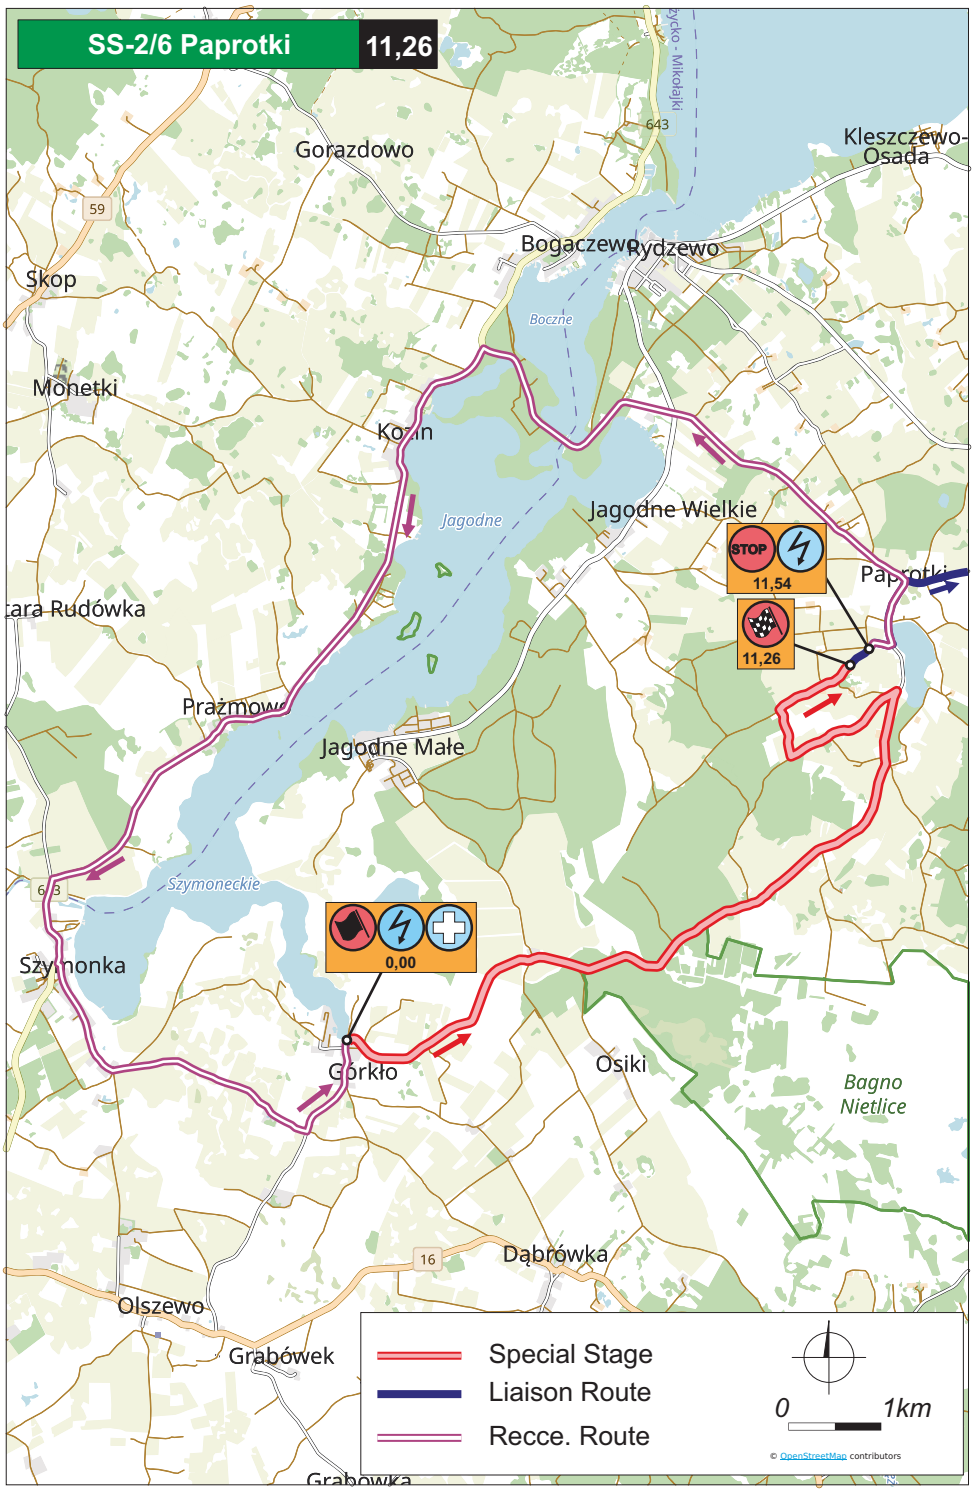

SS-2/6 Paprotki

11,26

- Special Stage
- Liaison Route
- Recce. Route

© OpenStreetMap contributors