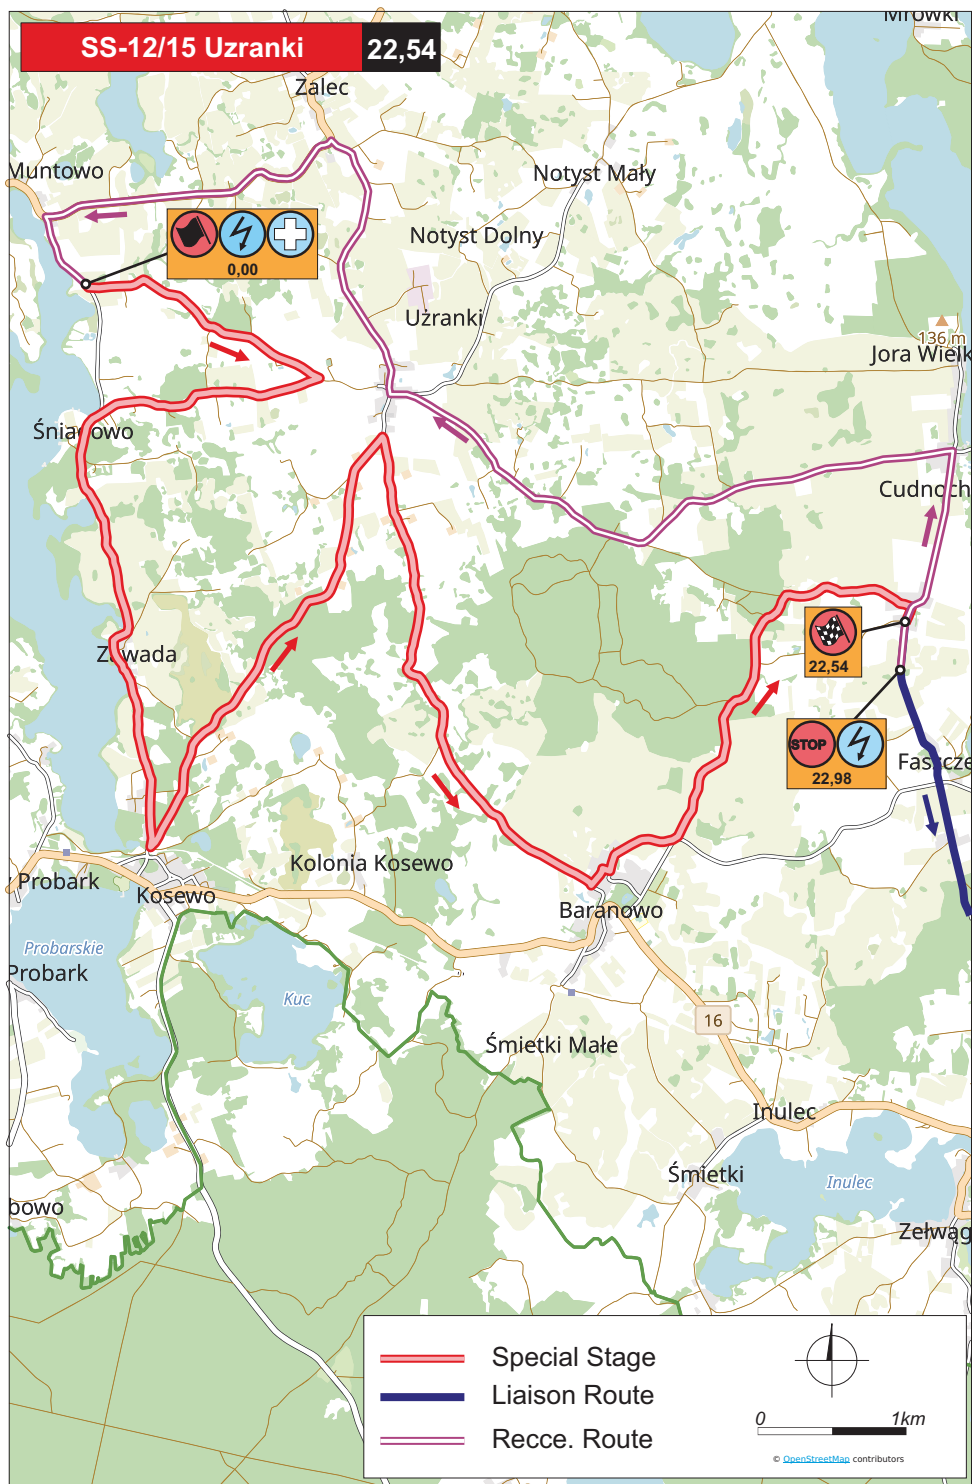

Orzechowo

Jezioro Rakoczyew

Zawady Etckie

Jedzelewo

SZEWOWO

Stare Juchy

- Special Stage
- Liaison Route
- Recce. Route

0 1km

© OpenStreetMap contributors

jeziorowski

Lasimady

SS-10/13 Mikolajki MAX 9,34

Cimowo

Nowe Sady

Lubiewo

Prawdowo

- Special Stage
- Liaison Route
- Recce. Route

SS-11/14 Gmina Mragowo 11,34

-  Special Stage
-  Liaison Route
-  Recce. Route

0,00

SS-12/15 Uzranki

22,54

-  Special Stage
-  Liaison Route
-  Recce. Route