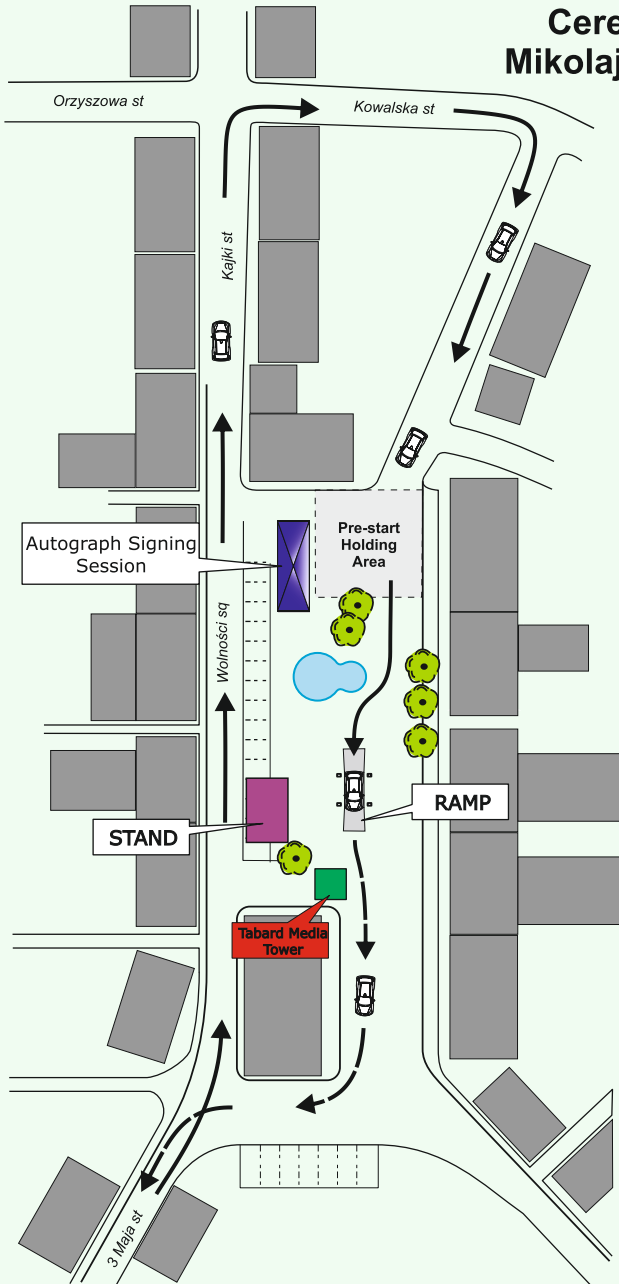

Ceremonial Start Mikolajki Main Square

0 10 20 30 40m

GPS: N53 48.037 E21 34.358