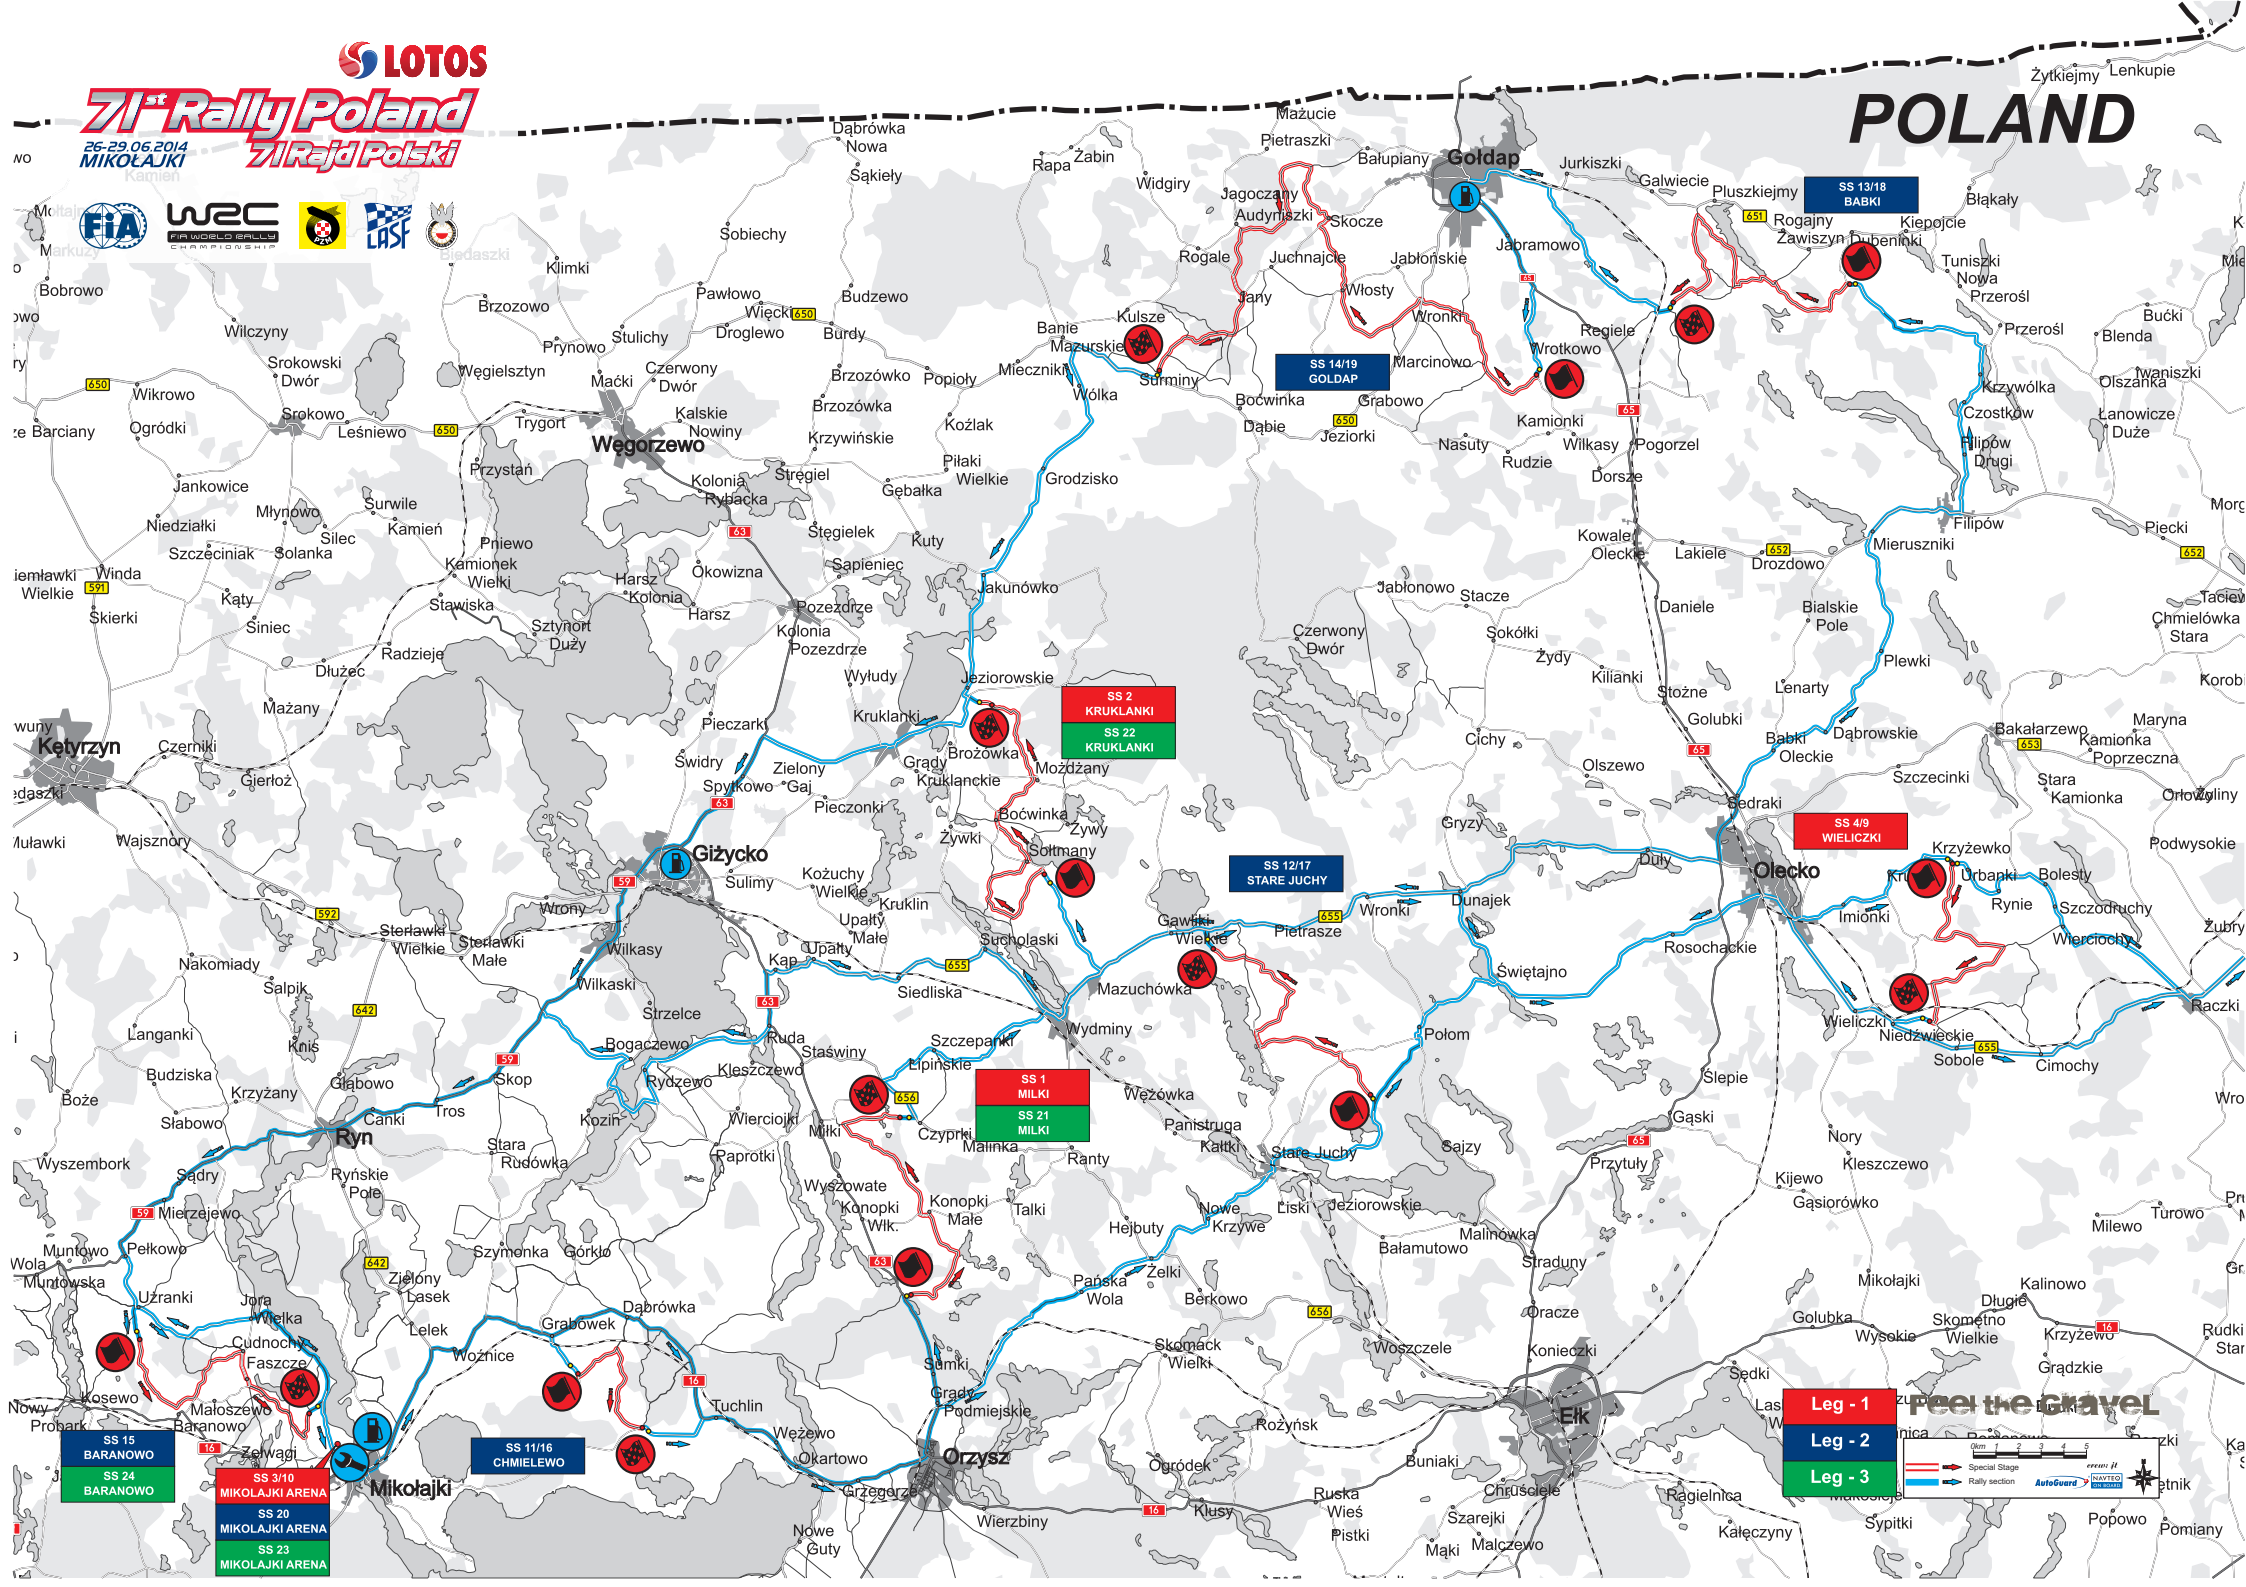

# 71<sup>st</sup> Rally Poland

26-29.06.2014  
MIKOŁAJKI

# POLAND

SS 15  
BARANOWO  
SS 24  
BARANOWO

SS 3/10  
MIKOŁAJKI ARENA  
SS 20  
MIKOŁAJKI ARENA  
SS 23  
MIKOŁAJKI ARENA

SS 11/16  
CHMIELEWO

SS 4  
MILKI  
SS 21  
MILKI

SS 2  
KRUKLANKI  
SS 22  
KRUKLANKI

SS 12/17  
STARE JUCHY

Leg - 1  
Leg - 2  
Leg - 3

**Feel the Gravel**

Scale: 0 10 20 30 40 50 60 70 80 90 100 km  
Compass rose showing North, South, East, West.

**LOTOS**  
**71<sup>st</sup> Rally Poland**  
 26-29.06.2014  
**MIKOŁAJKI**  
**71<sup>st</sup> Rajd Polski**

**LITHUANIA**

**Leg - 1**  
**Leg - 2**  
**Leg - 3**

**FEEL THE GRAVEL**

0km 1 2 3 4 5

Special Stage  
 Rally section

AutoGuard  
 GOVOTO  
 GARDOL