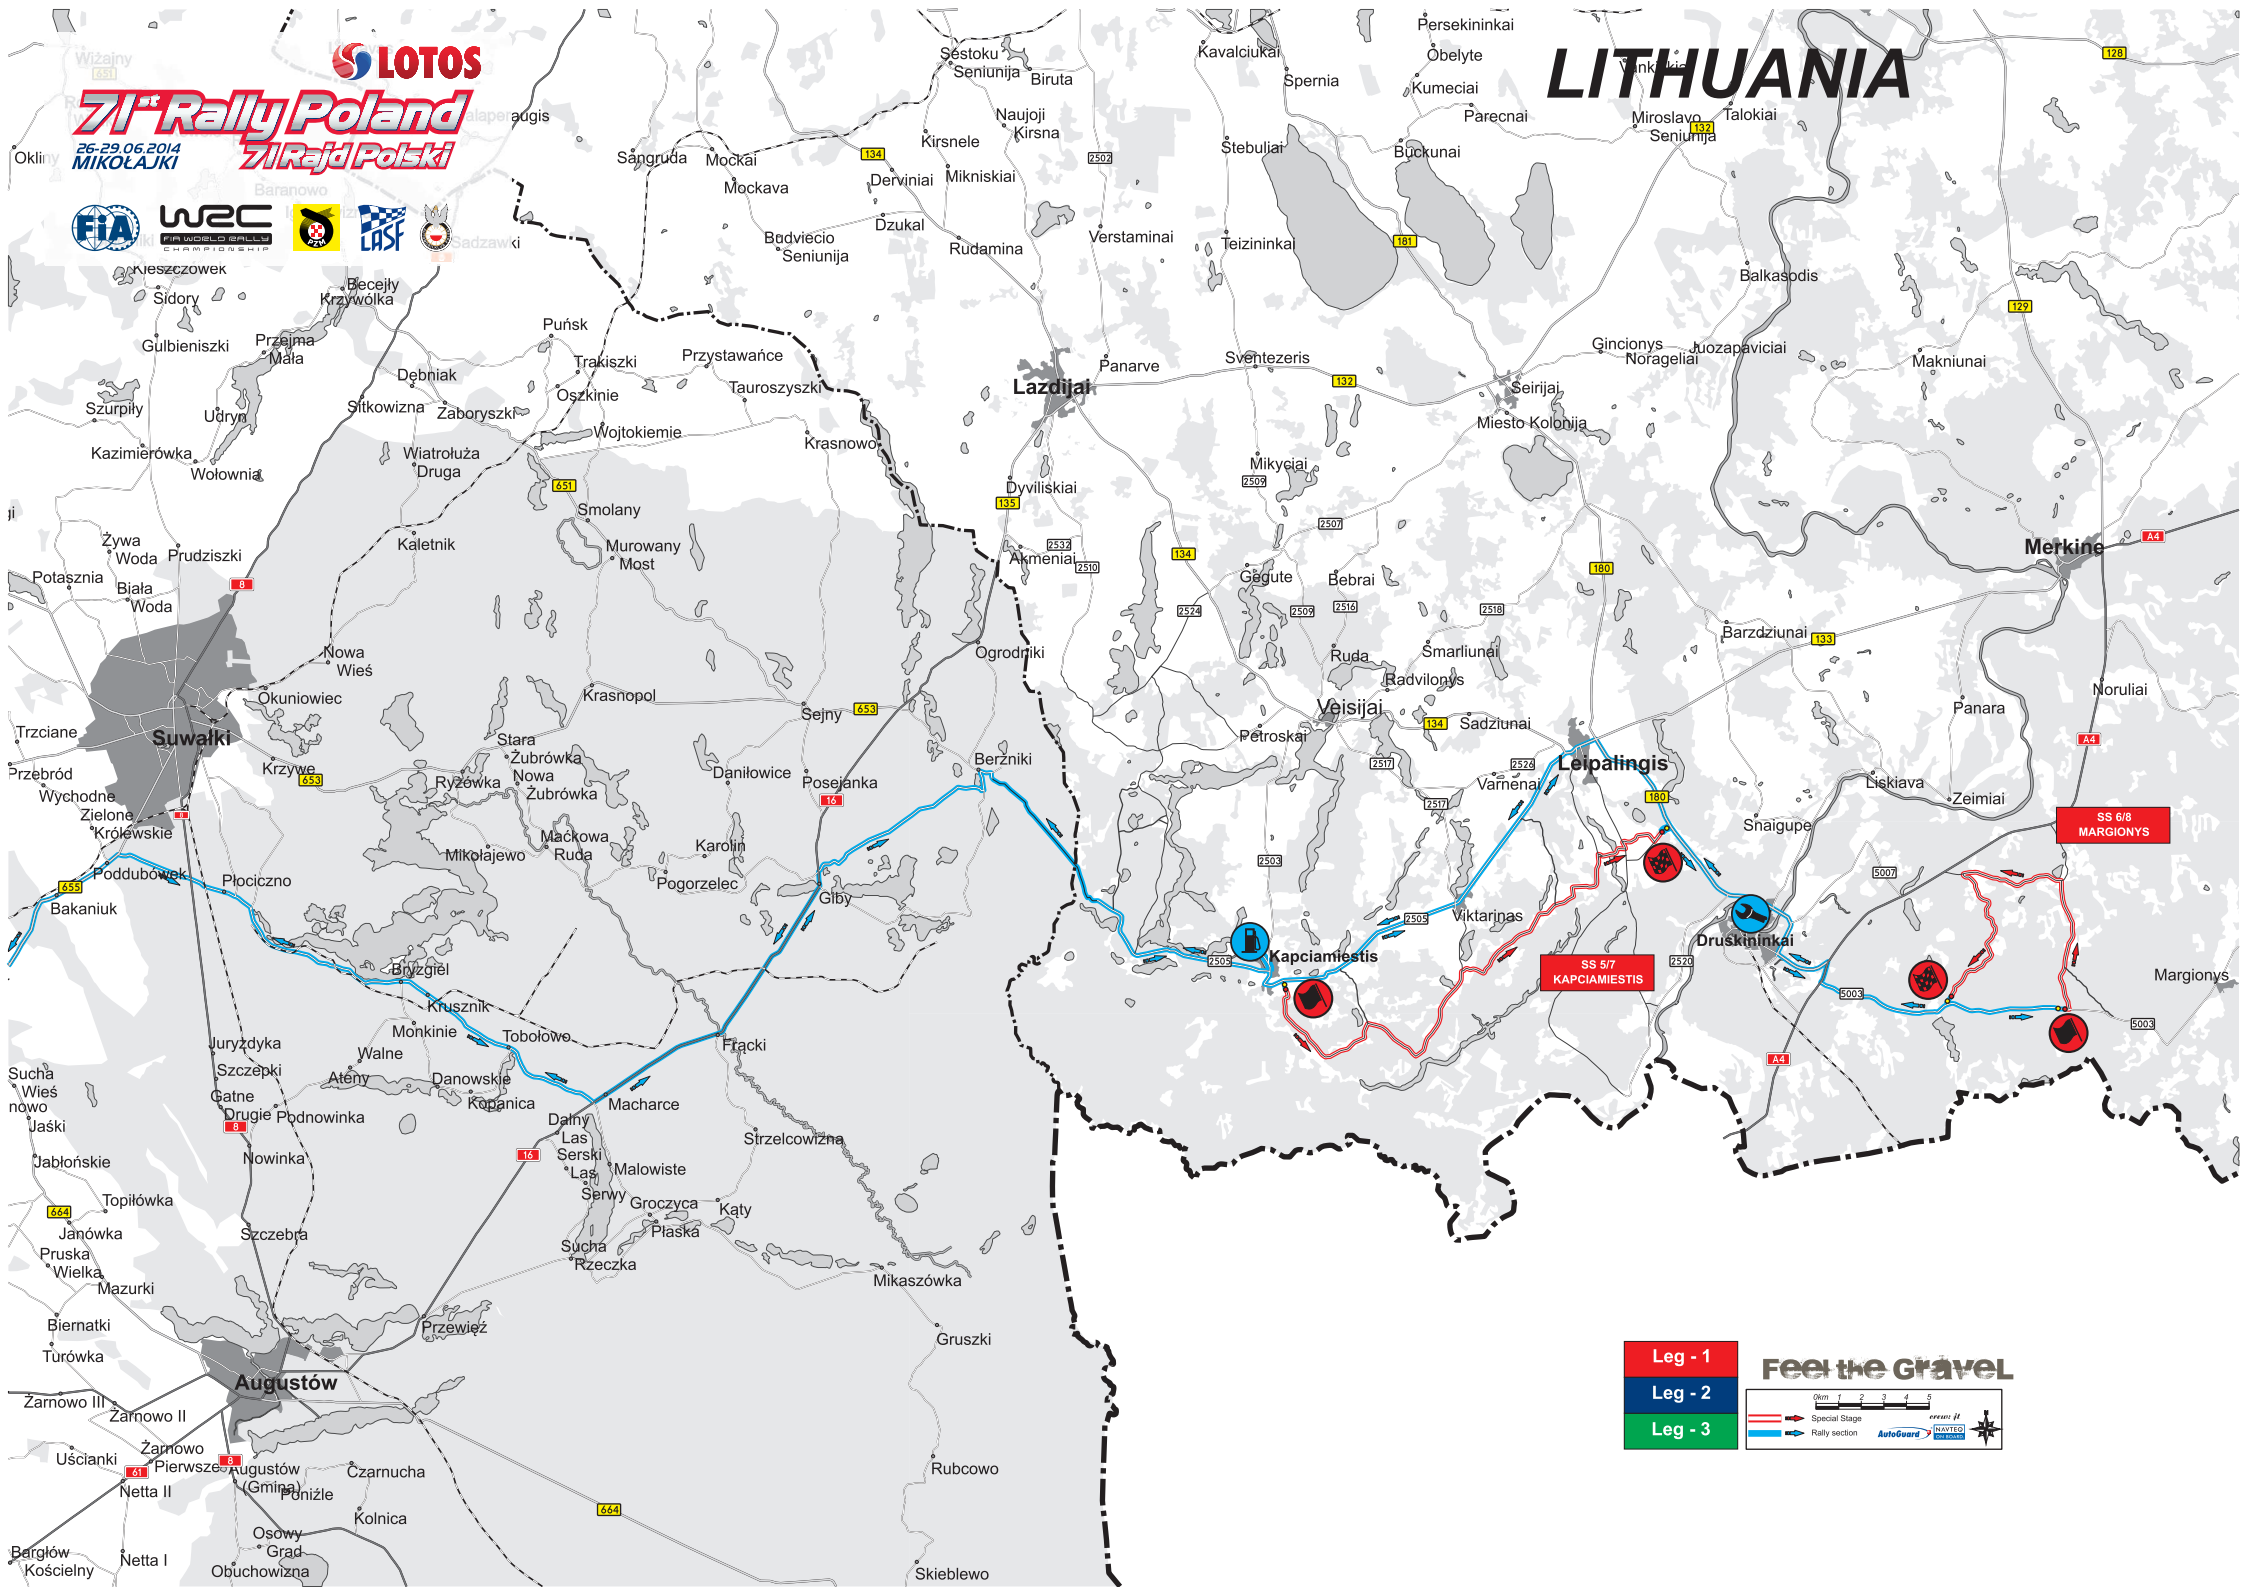

# POLAND

SS 15  
BARANOWO  
SS 24  
BARANOWO

SS 3/10  
MIKOŁAJKI ARENA  
SS 20  
MIKOŁAJKI ARENA  
SS 23  
MIKOŁAJKI ARENA

SS 11/16  
CHMIELEWO

SS 4  
MILKI  
SS 21  
MILKI

SS 2  
KRUKLANKI  
SS 22  
KRUKLANKI

SS 12/17  
STARE JUCHY

Leg - 1  
Leg - 2  
Leg - 3

**Feel the Gravel**

Scale: 0 10 20 30 40 50 60 70 80 90 100 km  
Compass rose showing North, South, East, West.

**LOTOS**  
**71<sup>st</sup> Rally Poland**  
 26-29.06.2014  
**MIKOŁAJKI**  
**71<sup>st</sup> Rajd Polski**

**LITHUANIA**

**Leg - 1**  
**Leg - 2**  
**Leg - 3**

**FEEL THE GRAVEL**

0km 1 2 3 4 5

Special Stage  
 Rally section

AutoGuard  
 GOVOTO  
 GARDOL